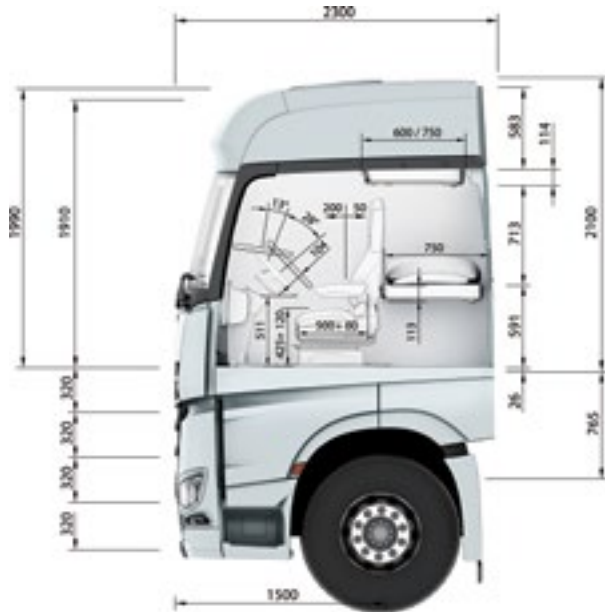

Mercedes-Benz
Trucks you can trust

BigSpace L-cab 2500 mm.

Exterior width [mm]	2500
Exterior length [mm]	2300
Headroom in front of the seats [mm]	1910
Headroom on level floor [mm]	1990

The characteristic features of the BigSpace L-cab with a level floor, headroom of 1990 mm and width of 2500 mm are great freedom of movement and plenty of stowage space. It is very well suited to applications regularly involving overnight stays