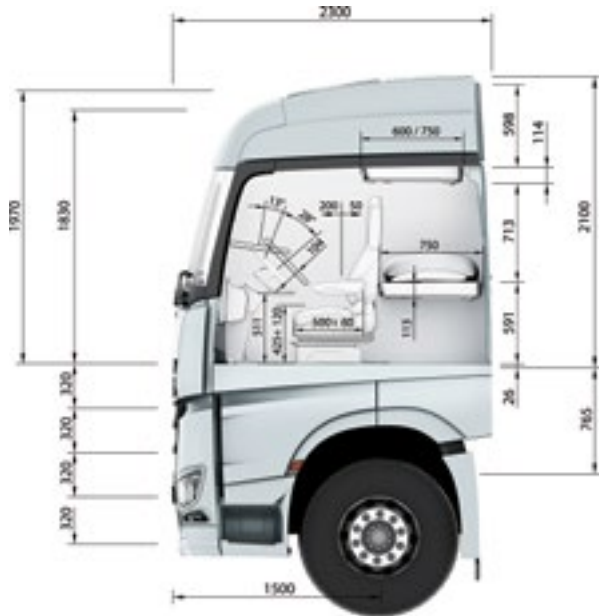

StreamSpace L-cab 2500 mm.

Exterior width [mm]	2500
Exterior length [mm]	2300
Headroom in front of the seats [mm]	1830
Headroom on level floor [mm]	1970

The 2500 mm wide StreamSpace L-cab is particularly suitable for on-road and comfort-oriented applications with frequent overnight stays. The cab is characterised by a particularly generous amount of space and a high level of living comfort. As standard this includes the 2200 mm long and 750 mm wide comfort bed on the bottom plus plenty of stowage space beneath the comfort bed and above the windscreen